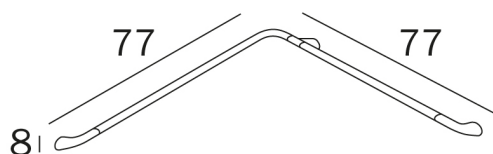

# CONFORT

design Matteo Thun and Antonio Rodriguez

**COD AH994A**

Corner safety support, right hand  
1.500N (~150 KG)

---

## DISEGNO TECNICO

---