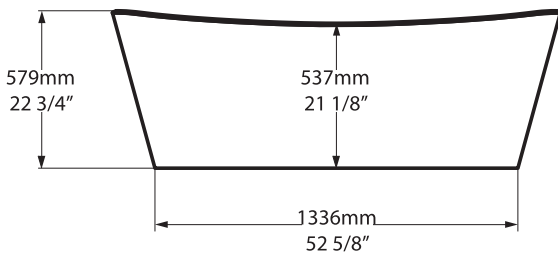

Recommended: K12

No overflow hole
Ohne Überlauf
Sans trou de trop-plein
Sin agujero rebosadero
Senza troppopieno

K12 

Related collections

Amalfi 55

Trivento

TRV-N-SW-NO

Top view

Front view

Side view

Section BB

Shown with K12 Waste Kit

Section AA

*All measurements subject to +/-5% tolerance
*Overflow hole not drilled