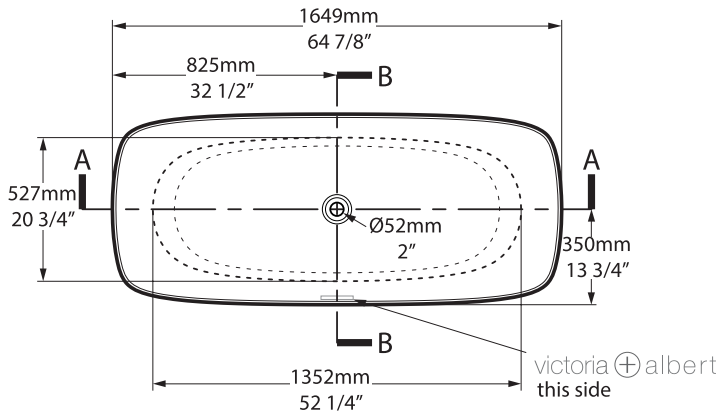

Recommended: K12

No overflow hole
Ohne Überlauf
Sans trou de trop-plein
Sin agujero rebosadero
Senza troppopieno

K12 

Related collections

Amalfi 55

Trivento

TRV-N-SW-NO

Top view

Front view

Side view

Section BB

Shown with K12 Waste Kit

Section AA

*All measurements subject to +/-5% tolerance
*Overflow hole not drilled