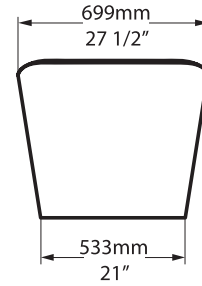

Recommended: K12

No overflow hole
Ohne Überlauf
Sans trou de trop-plein
Sin agujero rebosadero
Senza troppopieno

K12 

Related collections

Amalfi 55

Trivento

TRV-N-SW-NO

Top view

Front view

Side view

Section BB

Shown with K12 Waste Kit

Section AA

*All measurements subject to +/-5% tolerance
*Overflow hole not drilled