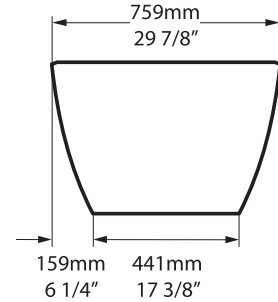

Mozzano 2

MO2-N-xx-NO

Front view

Shown with K12 waste kit

*All measurements subject to +/-5% tolerance
*Overflow hole not drilled

l = 1685mm / 66 3/8"
w = 759mm / 29 7/8"
h = 550mm / 21 5/8"

335 KG	251 ltr
239 KG	155 ltr
84 KG	0 ltr