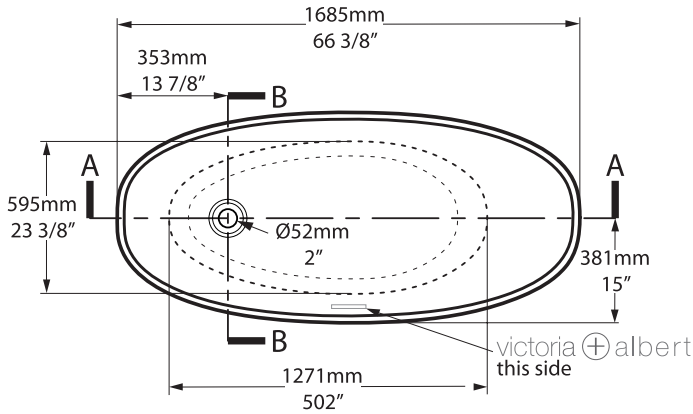

Mozzano 2

MO2-N-xx-NO

Top view