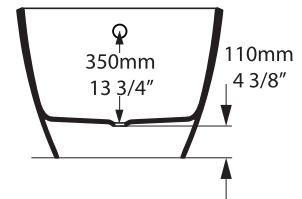

Section BB

Section AA

Shown with K12 waste kit

*All measurements subject to +/-5% tolerance
*Overflow hole not drilled

l = 1685mm / 66 3/8"
w = 759mm / 29 7/8"
h = 550mm / 21 5/8"

335 KG	251 ltr
239 KG	155 ltr
84 KG	0 ltr