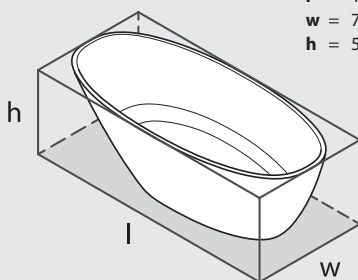

Section BB

Section AA

Shown with K12 waste kit

*All measurements subject to +/-5% tolerance
*Overflow hole not drilled

l = 1685mm / 66 3/8"
w = 759mm / 29 7/8"
h = 550mm / 21 5/8"

335 KG	251 ltr
239 KG	155 ltr
84 KG	0 ltr