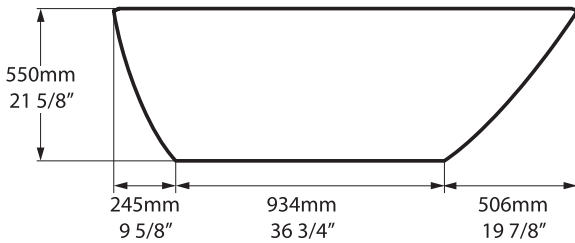

Section BB

Section AA

Shown with K12 waste kit

*All measurements subject to +/-5% tolerance
*Overflow hole not drilled

l = 1685mm / 66 3/8"
w = 759mm / 29 7/8"
h = 550mm / 21 5/8"

335 KG	251 ltr
239 KG	155 ltr
84 KG	0 ltr