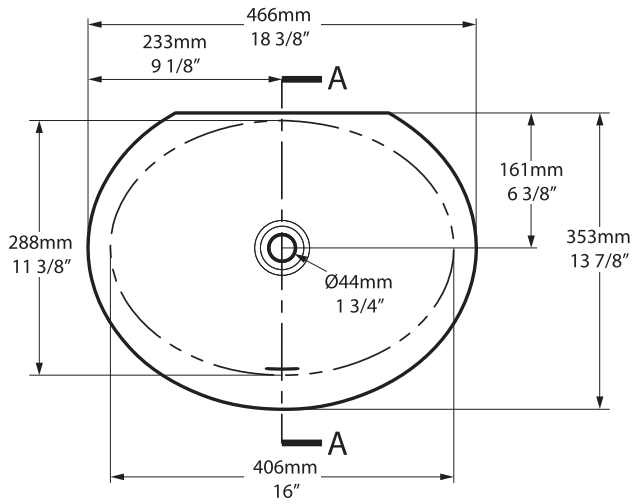

# Kaali 46

UB-KAA-46-IO

Top view

Side view

Front view

Section AA

\*All measurements subject to +/-5% tolerance