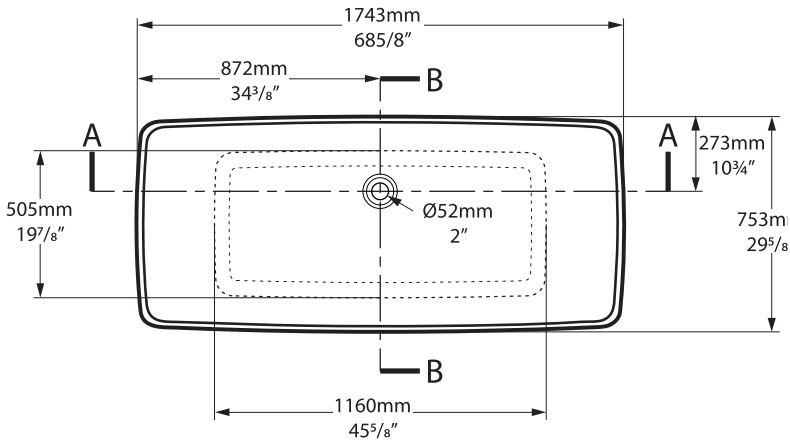

Top view

Front view

Side view

Section BB

Shown with K12 waste kit

Section AA

*All measurements subject to +/-5% tolerance
*Overflow hole not drilled