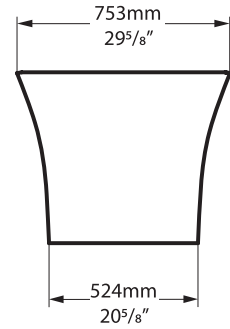

Recommended: K12

No overflow hole
Ohne Überlauf
Sans trou de trop-plein
Sin agujero rebosadero
Senza troppopieno

K12 

Related collections

Ravello 60

Tombolo 8

Ravello

RAV-N-xx-NO

Top view

Front view

Side view

Section BB

Shown with K12 waste kit

Section AA

*All measurements subject to +/-5% tolerance
*Overflow hole not drilled