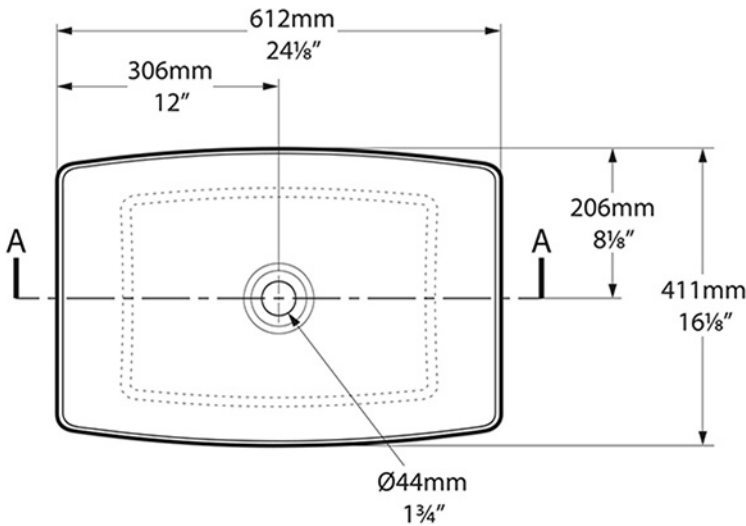

Ravello 60 VB-RAV-60

Top view

Front view

Side view

Section AA

*All measurements subject to +/-5% tolerance