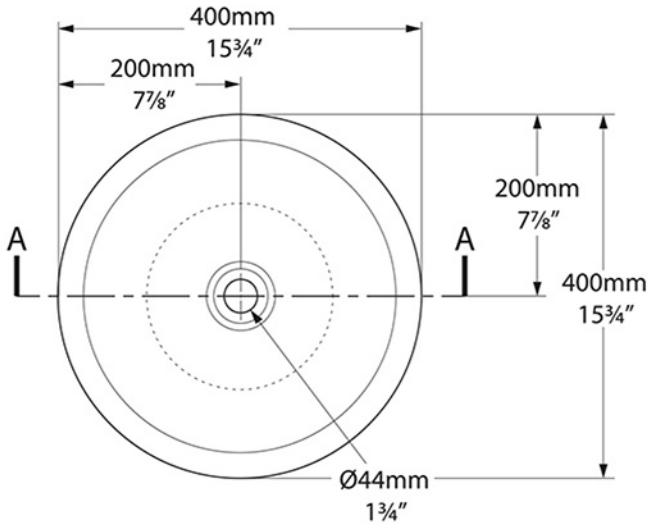

# Drayton 40 VB-DRA-40

**Top view**

**Rim detail**

**Front view**

**Side view**

**Section AA**

\*All measurements subject to +/-5% tolerance