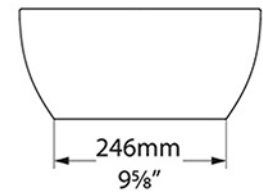

rich in volcanic limestone

Massachusetts Code:
File No. P3-0313-465
cUPC listing by IAPMO:
File No. 6970

Barcelona 64 VB-BAR-64

Front view

Side view

Section AA

*All measurements subject to +/-5% tolerance