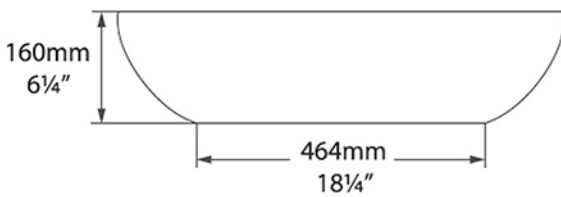

Barcelona 64 VB-BAR-64

Side view

*All measurements subject to +/-5% tolerance